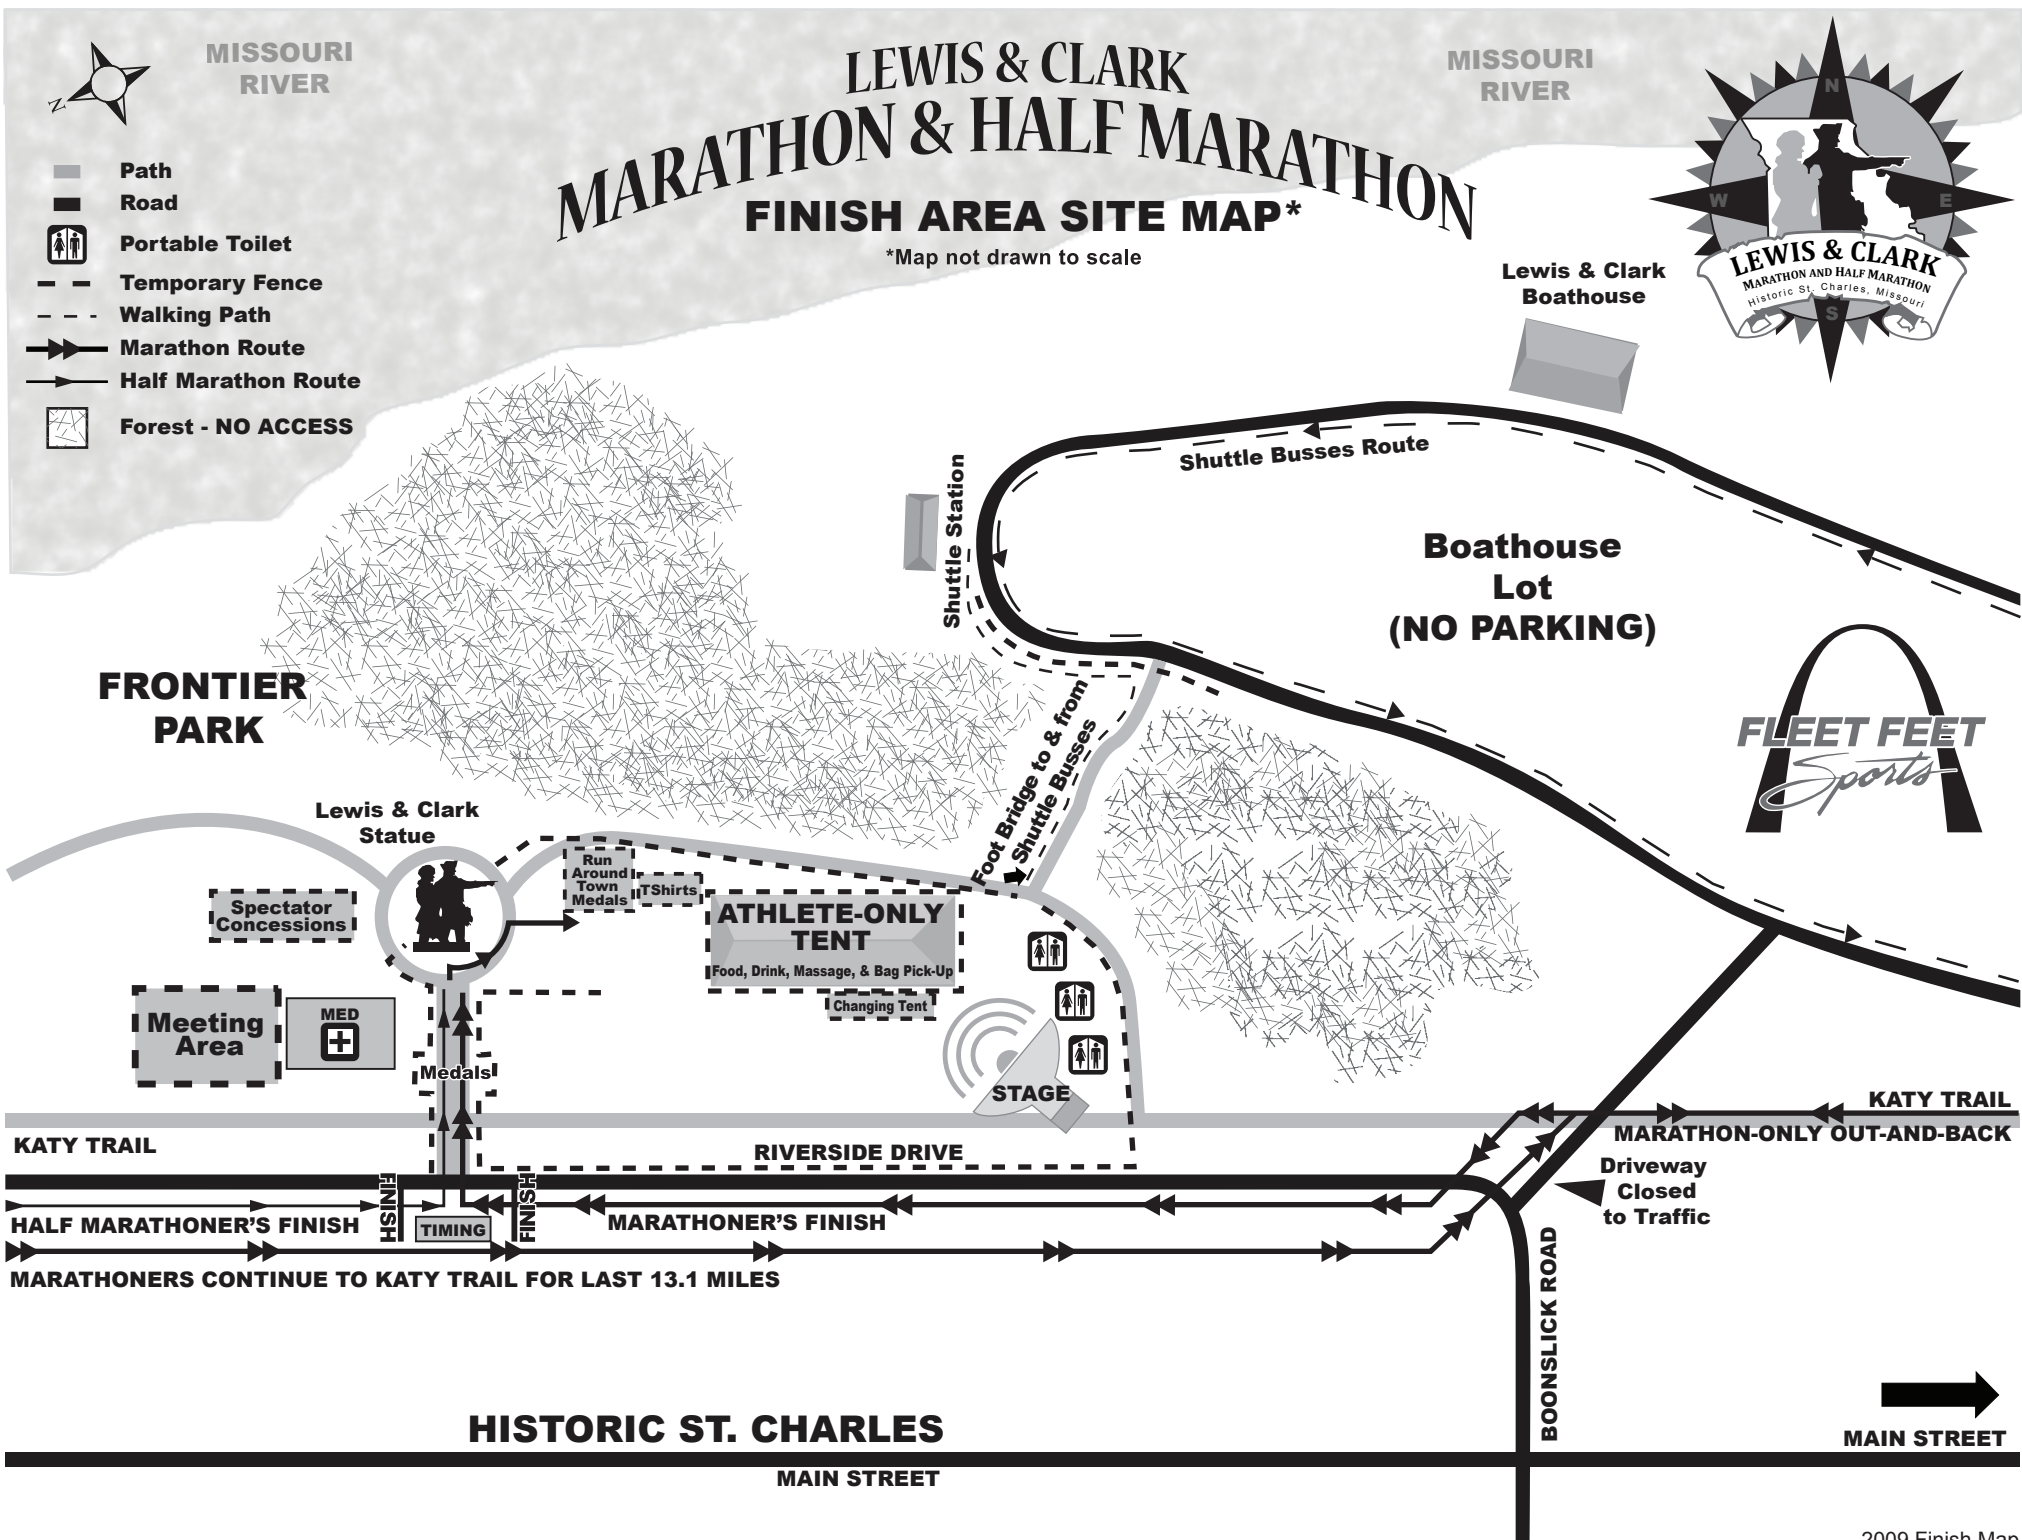

MISSOURI RIVER

# LEWIS & CLARK MARATHON & HALF MARATHON FINISH AREA SITE MAP\*

\*Map not drawn to scale

MISSOURI RIVER

- Path
- Road
- Portable Toilet
- Temporary Fence
- Walking Path
- Marathon Route
- Half Marathon Route
- Forest - NO ACCESS

HISTORIC ST. CHARLES

MAIN STREET

MAIN STREET